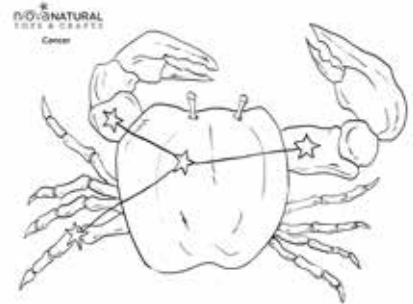

Spring Constellations in North America

Coloring and Activity Sheets

From late March through early June look into the night sky (in North America) and you'll see the spring constellations including **Ursa Major**, **Boötes**, **Draco**, **Leo**, **Cancer**, and if you look really hard, **Lynx**.

We've created these fun coloring sheets showing each constellation and its relative placement in the night sky as well as an individual study on each, with an outline of their form.

After you've colored the sheets, take them outside and recreate the constellations using rocks for the major stars and connect the "star" rocks with sidewalk chalk.