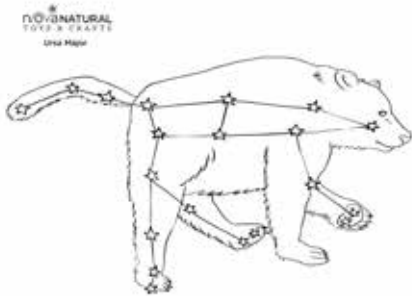

Spring Constellations in North America

Coloring and Activity Sheets

From late March through early June look into the night sky (in North America) and you'll see the spring constellations including **Ursa Major**, **Boötes**, **Draco**, **Leo**, **Cancer**, and if you look really hard, **Lynx**.

We've created these fun coloring sheets showing each constellation and its relative placement in the night sky as well as an individual study on each, with an outline of their form.

After you've colored the sheets, take them outside and recreate the constellations using rocks for the major stars and connect the "star" rocks with sidewalk chalk.