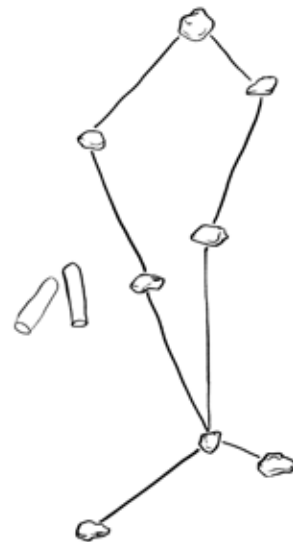

After you've colored the sheets, take them outside and recreate the constellations using rocks for the major stars and connect the "star" rocks with sidewalk chalk.

Finally, take a peek at the night sky and see how many you can find. Then why not make up some of your own?