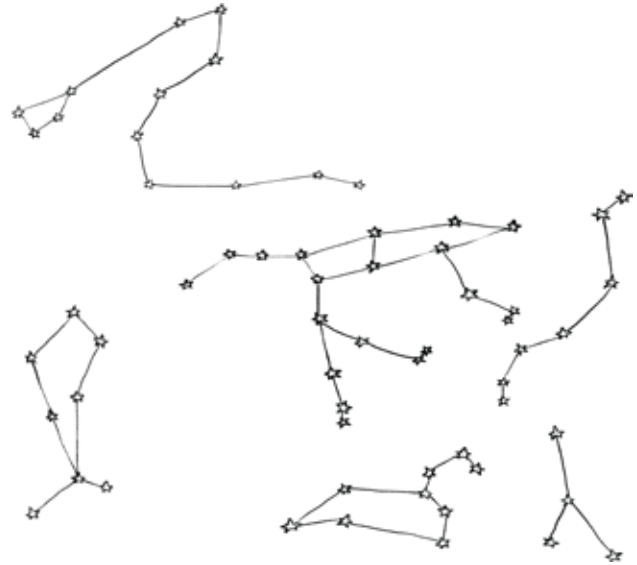

Spring Constellations in North America

Coloring and Activity Sheets

From late March through early June look into the night sky (in North America) and you'll see the spring constellations including **Ursa Major**, **Boötes**, **Draco**, **Leo**, **Cancer**, and if you look really hard, **Lynx**.

We've created these fun coloring sheets showing each constellation and its relative placement in the night sky as well as an individual study on each, with an outline of their form.

After you've colored the sheets, take them outside and recreate the constellations using rocks for the major stars and connect the "star" rocks with sidewalk chalk.

Lynx